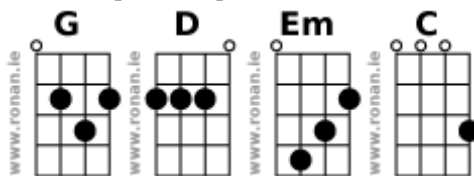

# Beatles (The) - Let It Be (G)

## Verse 1:

When I **G** find myself in **D** times of trouble **Em** Mother Mary **C** comes to me

**G** Speaking words of **D** wisdom, let it be **C G**

And **G** in my hour of **D** darkness she is **Em** standing right in **C** front of me

## Verse 2:

And **G** when the broken- **D** hearted people **Em** living in the **C** world agree

**G** There will be an **D** answer, let it be **C G**

For **G** though they may be **D** parted there is **Em** still a chance that **C** they will see

## Verse 3:

And **G** when the night is **D** cloudy there is **Em** still a light that **C** shines on me

**G** Shine on until to- **D** morrow, let it be **C G**

I **G** wake up to the **D** sound of music, **Em** Mother Mary **C** comes to me